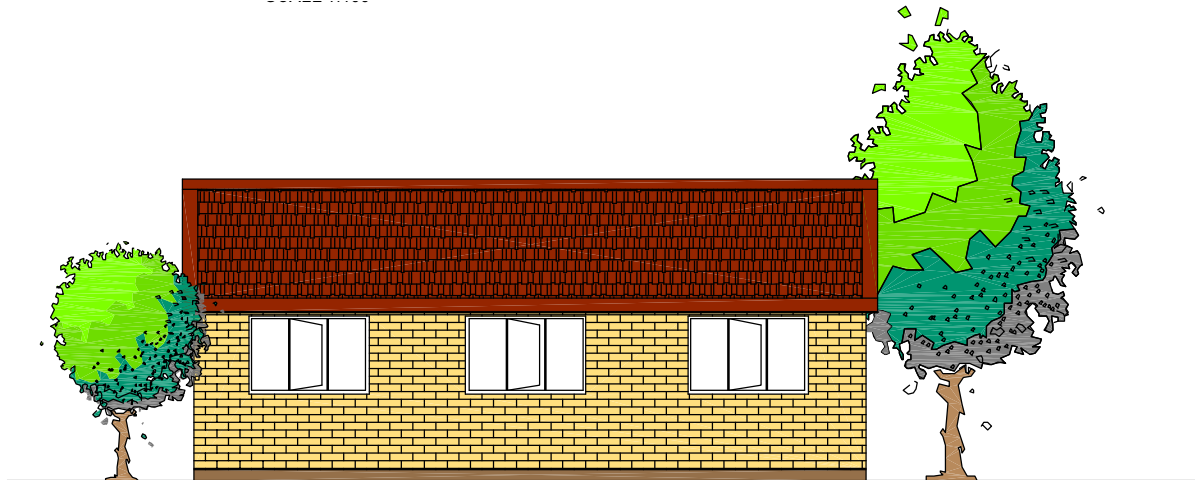

ELEVATION 1
SCALE 1:100

ELEVATION 2
SCALE 1:100

TYPE 551	AREA:	
	HOUSE:	55,3 m2
	PORCH:	1,3 m2
	TOTAL:	56,6 m2

PLAN
SCALE 1:100

DRAWING TITLE
TYPE 551:
PLAN and ELEVATIONS

PROJECT NUMBER	551		
DRAWING NUMBER	551		
SCALE	1:100	DRAWN	K.B.
		CHECKED	K.B.
		DATE	06.05.09