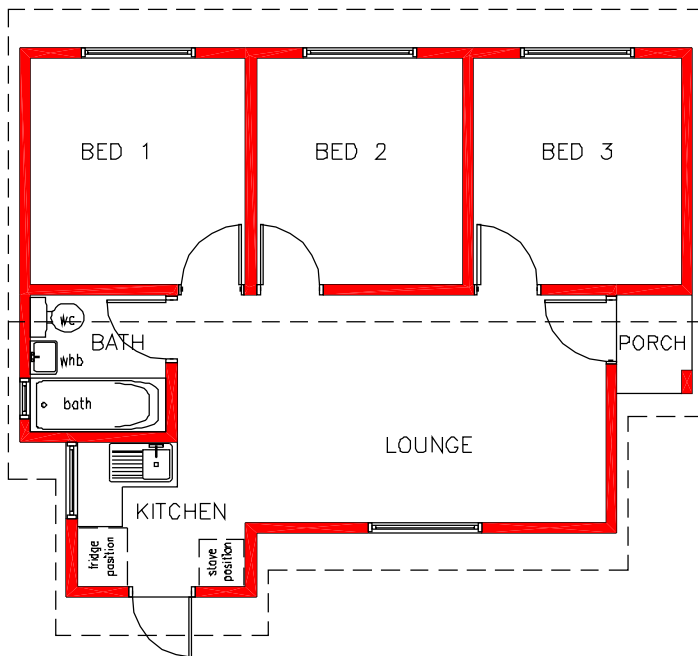

ELEVATION 1
SCALE 1:100

ELEVATION 2
SCALE 1:100

TYPE 551	AREA:	
	HOUSE:	55,3 m2
	PORCH:	1,3 m2
	TOTAL:	56,6 m2

PLAN
SCALE 1:100

DRAWING TITLE
TYPE 551:
PLAN and ELEVATIONS

PROJECT NUMBER	551		
DRAWING NUMBER	551		
SCALE	1:100	DRAWN	K.B.
		CHECKED	K.B.
		DATE	06.05.09